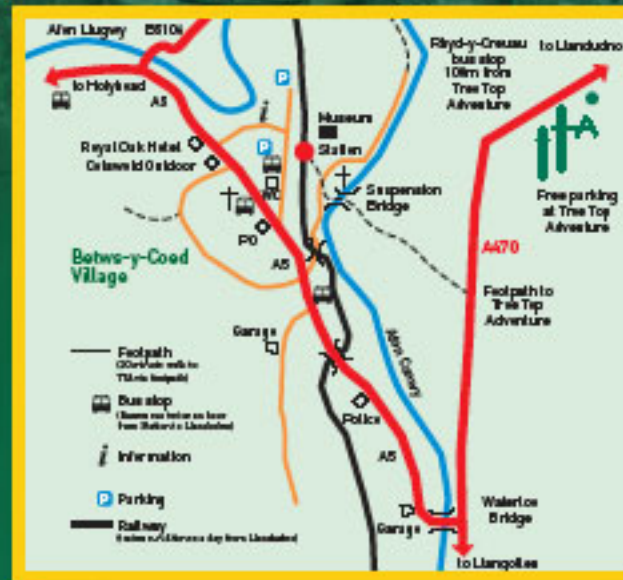

Other activities

Canyoning - Our Experienced instructors guide you through the most stunning canyon in Wales, challenging you to climb waterfalls, plunge pools, and rock traverse – Activity suitable for participants aged 12 years and above. All safety equipment provided including Wet suits, buoyancy aids, helmets.

Climbing - Our instructor will guide you through every aspect of the equipment to climbing techniques on local crags – Activity suitable for ALL standards. All safety equipment provided.

Rafting - Experience one of the longest, steepest commercial white water rafting runs in the UK all from a 14ft raft! - Activity suitable for participants aged 12 years and above. Terms and conditions apply.

Hills of Snowdonia - Expert guiding and navigation training provided by local instructors – Work towards National recognised awards (mountain leadership) amongst the stunning scenery of Snowdonia.

Training Courses

Single pitch award (SPA) – Training and assessment
Mountain Walking Leader Award – Training and assessment
First Aid Course – REC 2 day emergency first aid course HSE approved and recognised by all outdoor governing bodies

Bushcraft survival – EDEXCEL accredited
ERCA – High ropes instructor course

ttAdventure™
TREE TOP ADVENTURE
SNOWDONIA

Located - Just off the A470 - Between Betws-y-Coed and Llanrwst

**BOOK
Online
NOW
or phone***
**0169
071
0914**
*£1.00 Booking fee applies

Produced by design2print, Llandudno: 01492 476410

Tree Top Lodge, Llanrwst Road, Betws y Coed, Conwy LL24 0HX

• Grid Ref: SH 804574 • Longitude: 53° 06.0 N
• Latitude 3° 47.2 W

Opening times (or by Special Arrangement)
Spring, Summer and Autumn: 10am - 4pm (last start time)
Winter: 10am - 3pm (last start time)